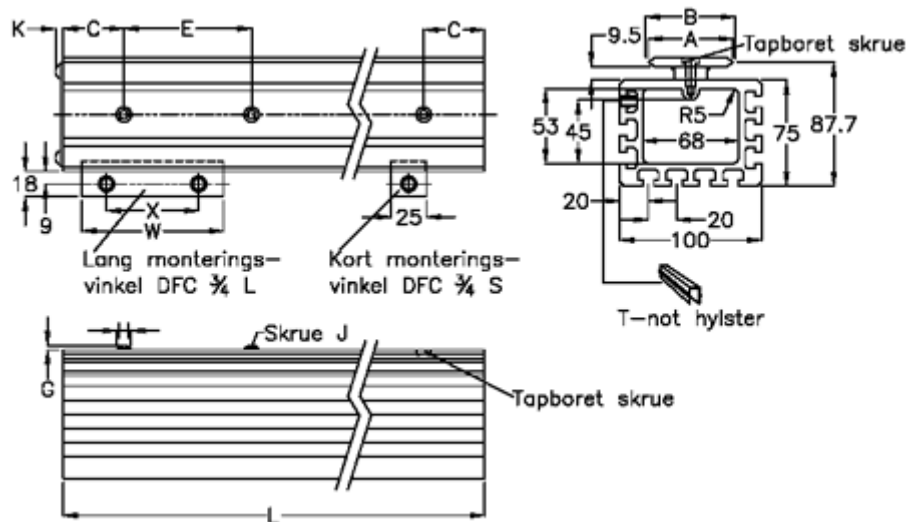

Article number: 057130986

Description: Hepco GV3 slide beam SB M 44 L986 P3

Measures

A	= 44	K	= 5.5
B	= 45.58	L	= 986
C	= 43	Long mounting angle	= DFC4S
E	= 90	Precision type	= P3
For bearing	= AU 44 34	Short mounting angle	= DFC4L
G	= 3.3	W	= 100
H	= 10.5	Weight kg/1000	= 10.0
J	= M6	x	= 65